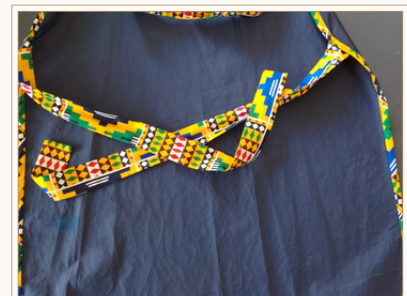

## CLEAR/SHADED TEN FRAME

Clear ten frame mostly used by beginners to teach number value. Can be used on a light table

1650/= Kes